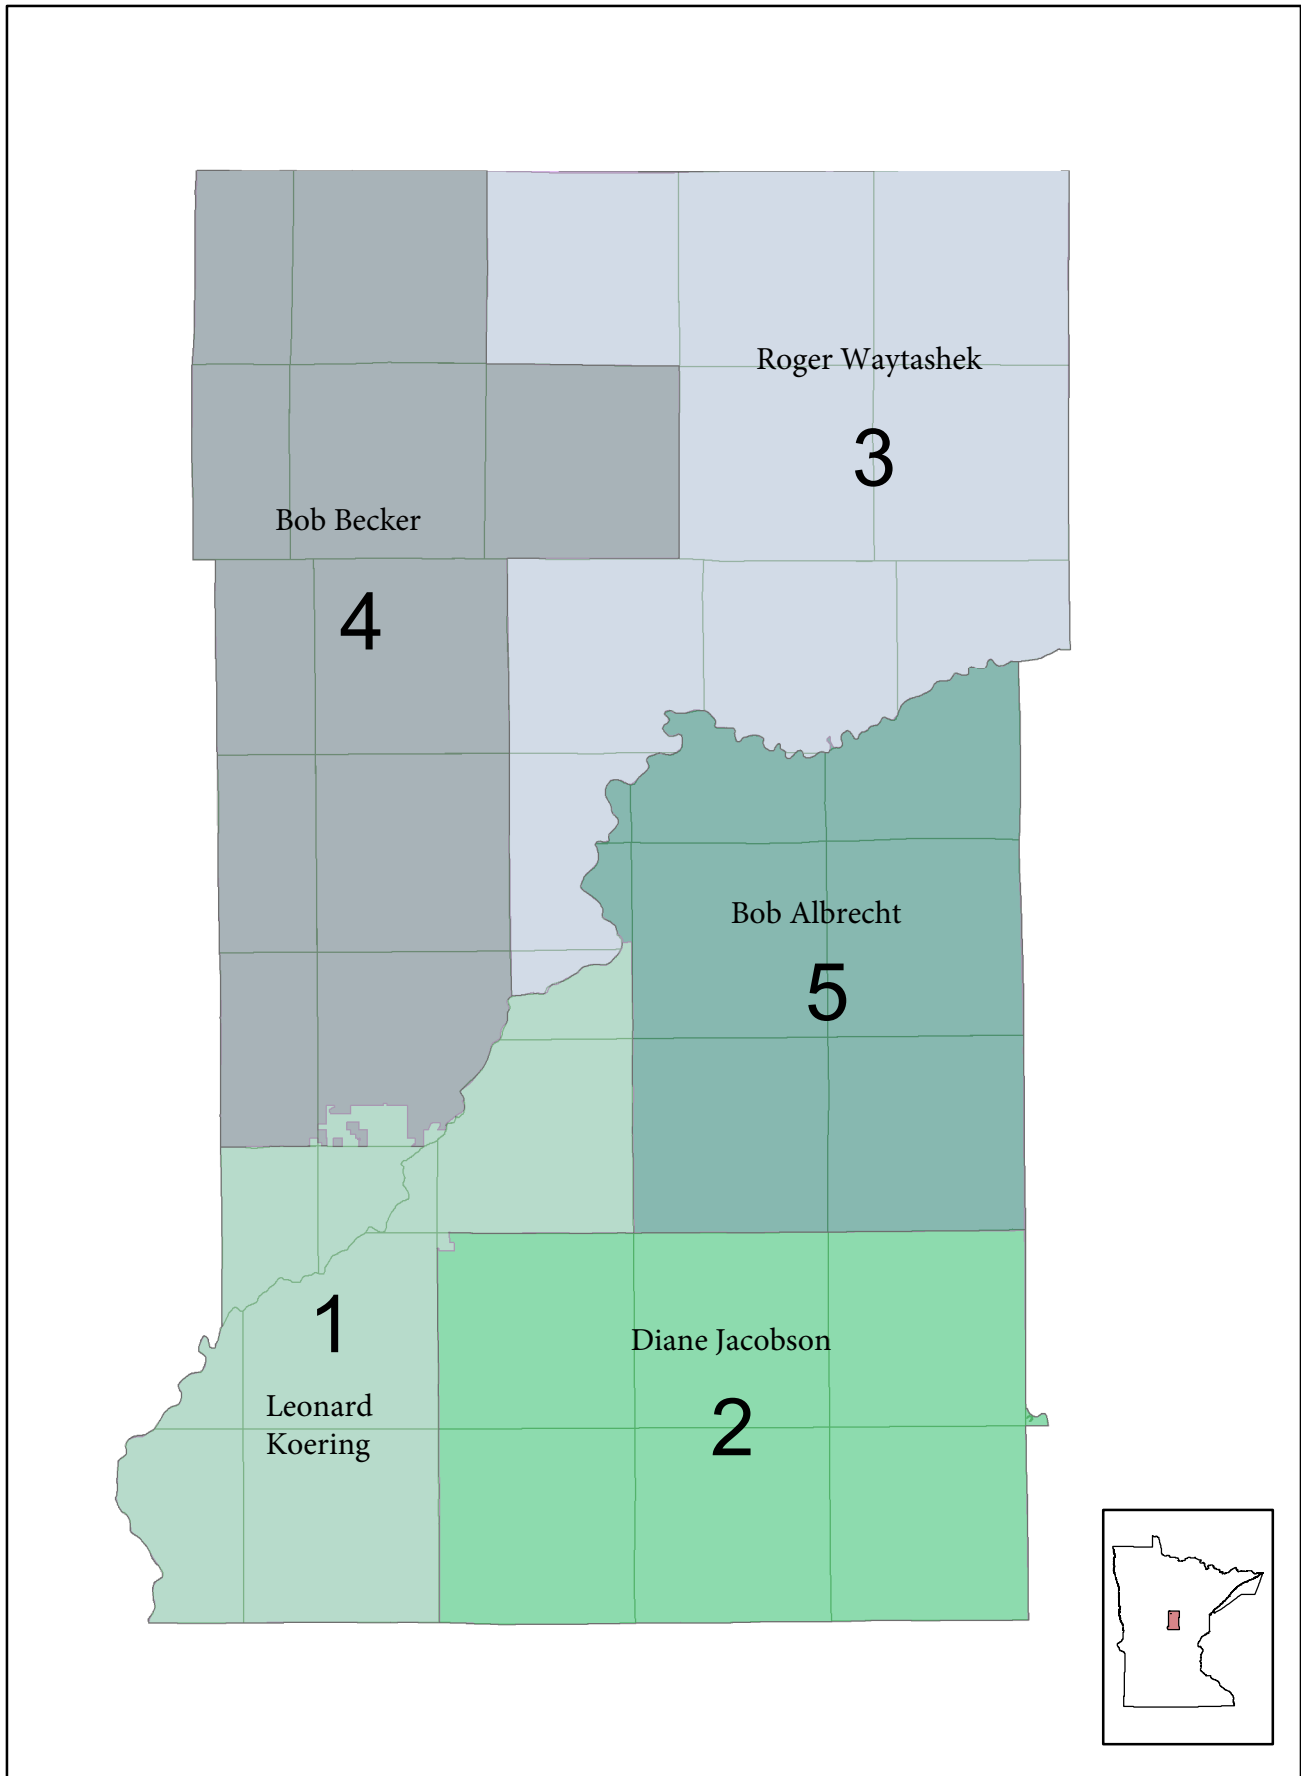

Crow Wing Soil and Water Conservation District (SWCD) Supervisor Boundaries

0 2.5 5 10 Miles

Created July 31, 2012 by Crow Wing SWCD
322 Laurel Street, Suite 13, Brainerd, MN 56401
www2.co.crow-wing.mn.us/swcd
(218)-828-6197